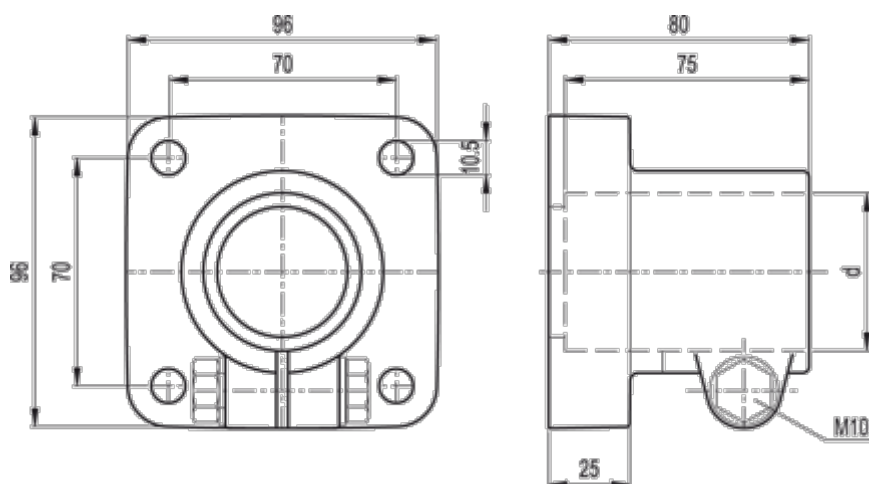

# Data Sheet

Article number: 2310419651

Description: E+G Bearing head  
TTA.48-SST

## Measures

d (inch) = 1 1/2 GAS

d mm = 48,3

Weight (g) = 260